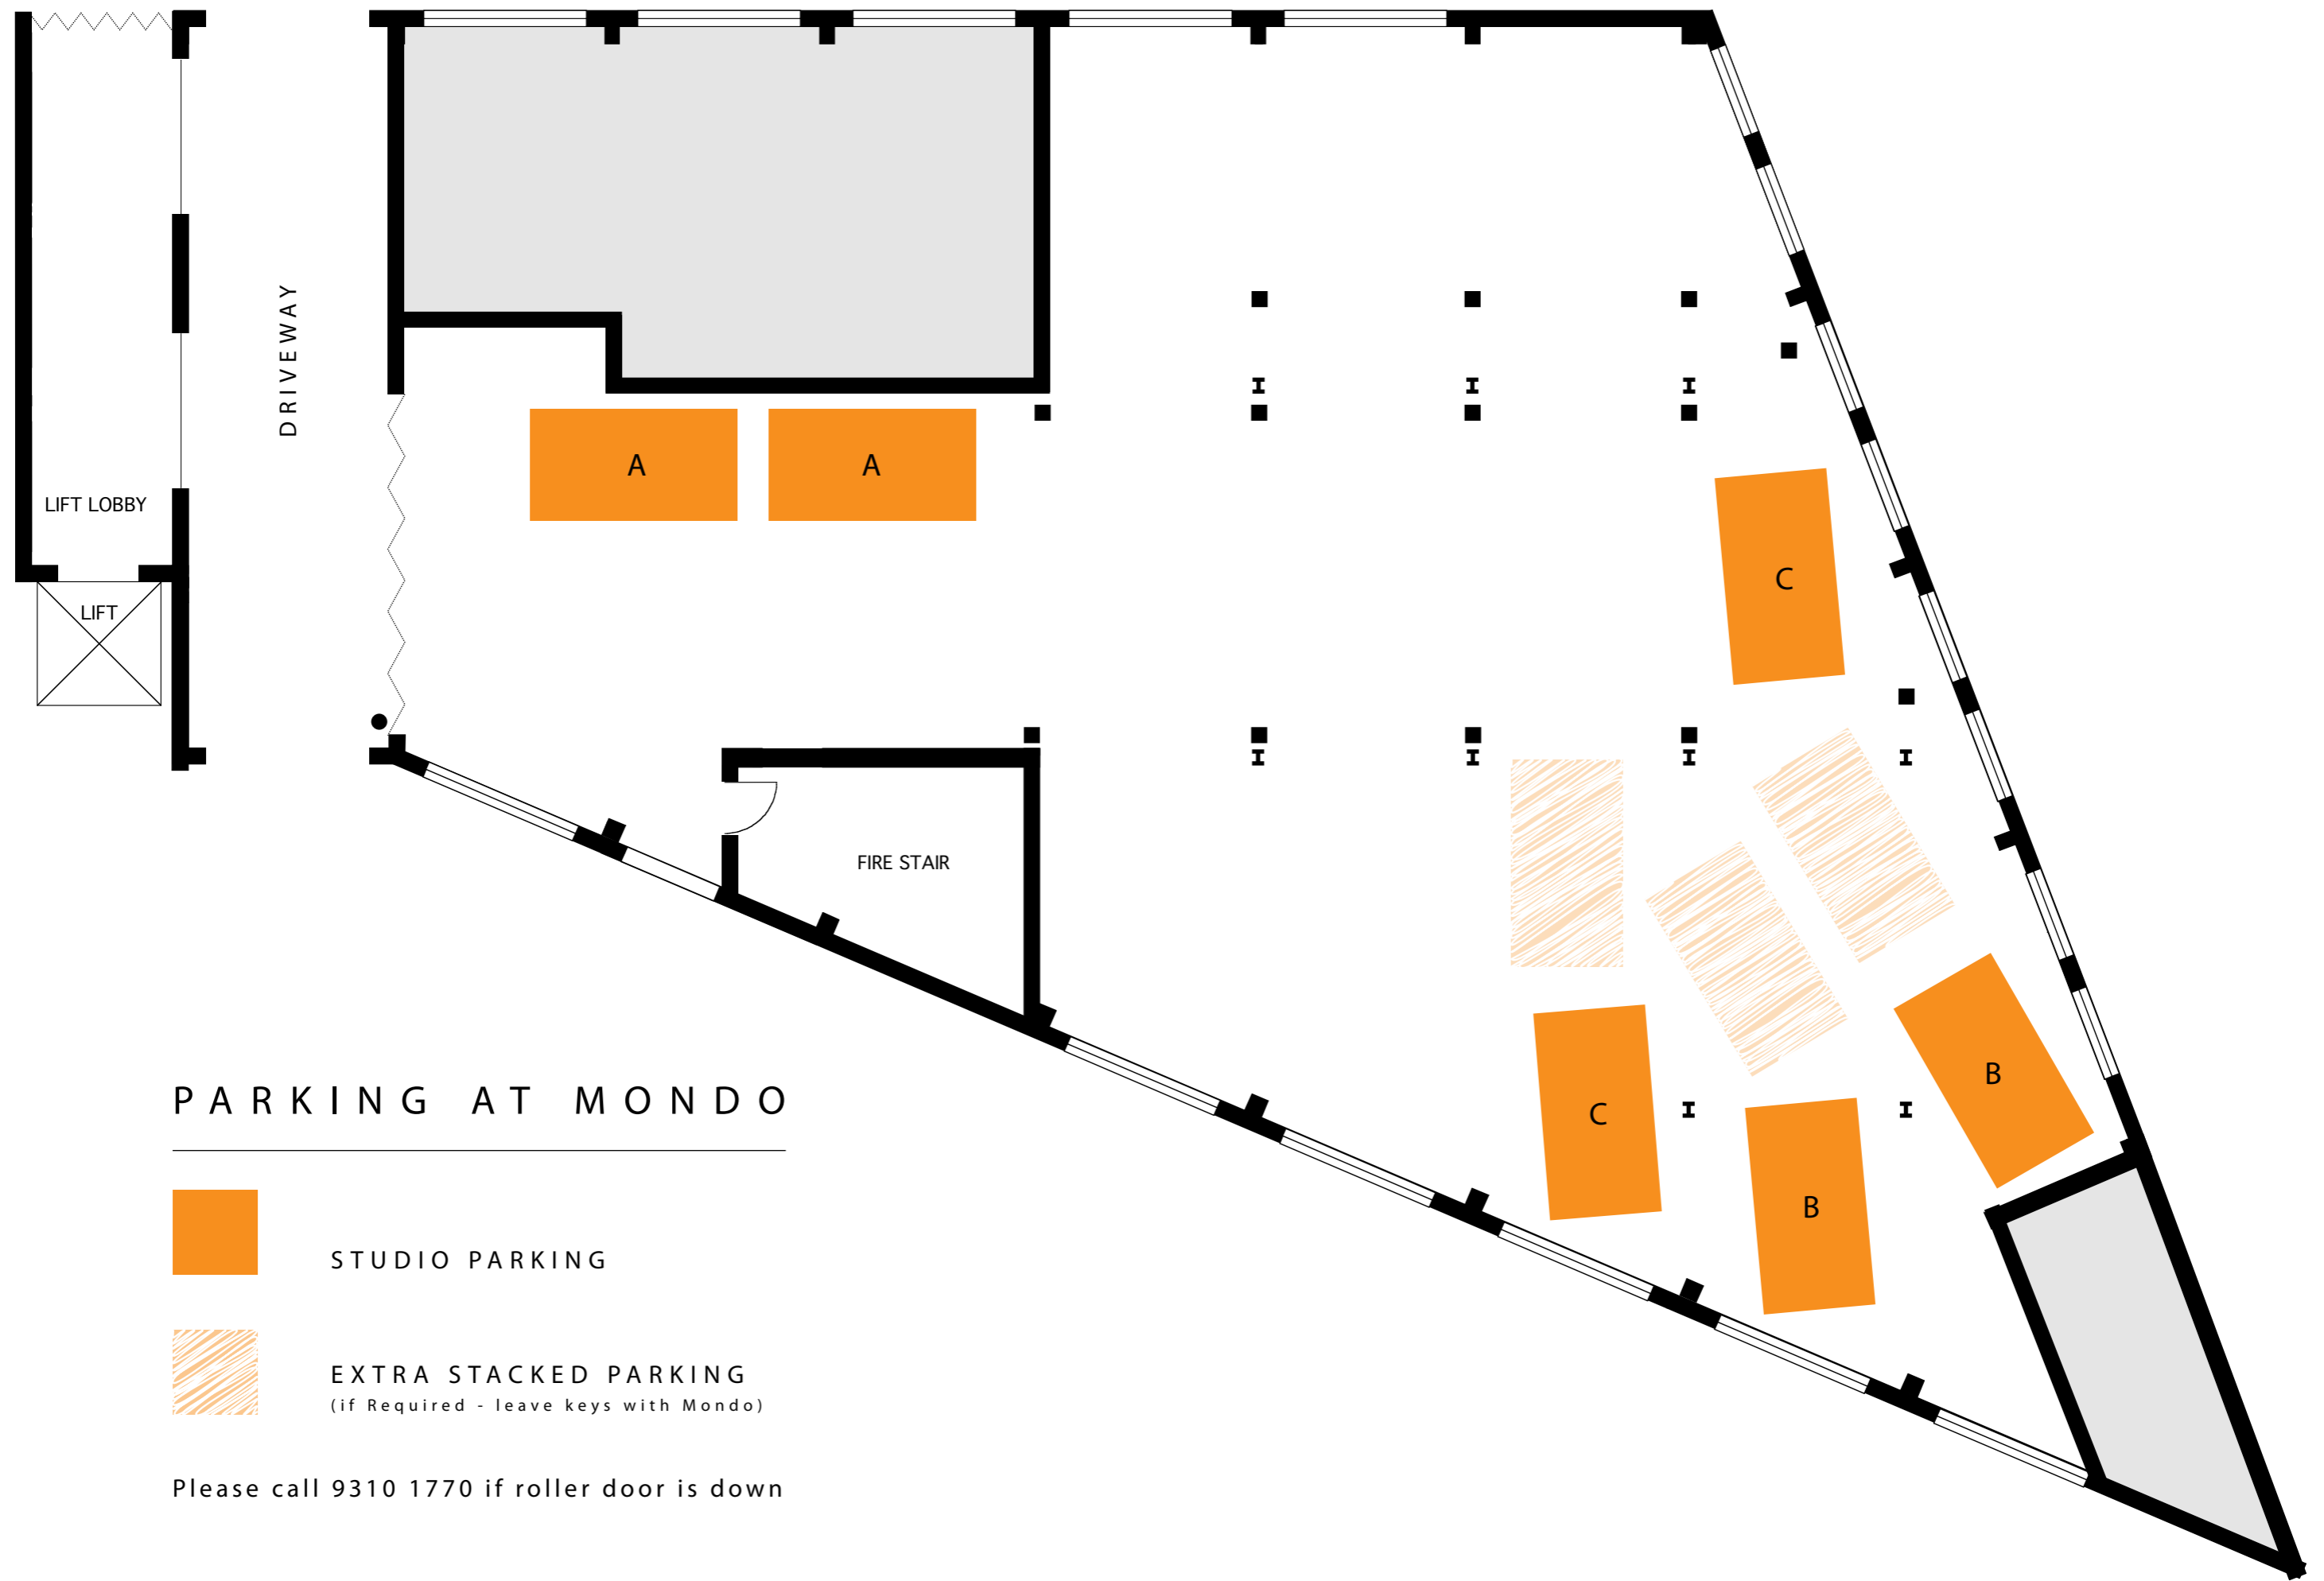

GEORGE ST

PARKING AT MONDO

-  STUDIO PARKING
-  EXTRA STACKED PARKING
(if Required - leave keys with Mondo)

Please call 9310 1770 if roller door is down